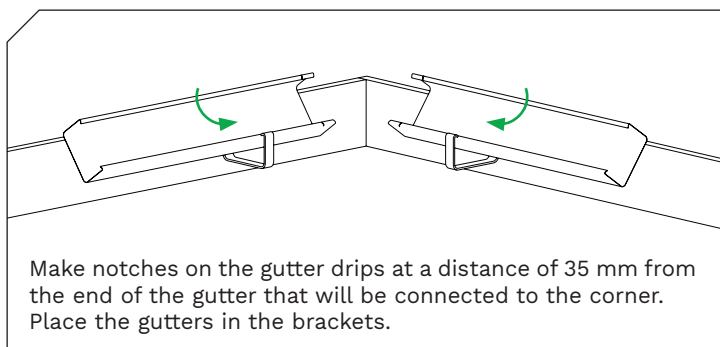

Universal corner Q Stalyo PRO Installation manual

1. Installation of the external corner.

2. Installation of the internal corner.

Q Stalyo GPM sp. z o.o. sp. k.
ul. Przemysłowa 7a
32-083 Balice

www.qstalyo.com