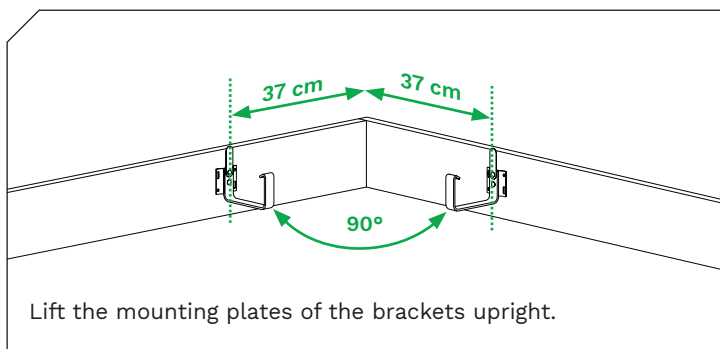

Universal corner Q Stalyo PRO Installation manual

1. Installation of the external corner.

2. Installation of the internal corner.

Q Stalyo GPM sp. z o.o. sp. k.
ul. Przemysłowa 7a
32-083 Balice

www.qstalyo.com