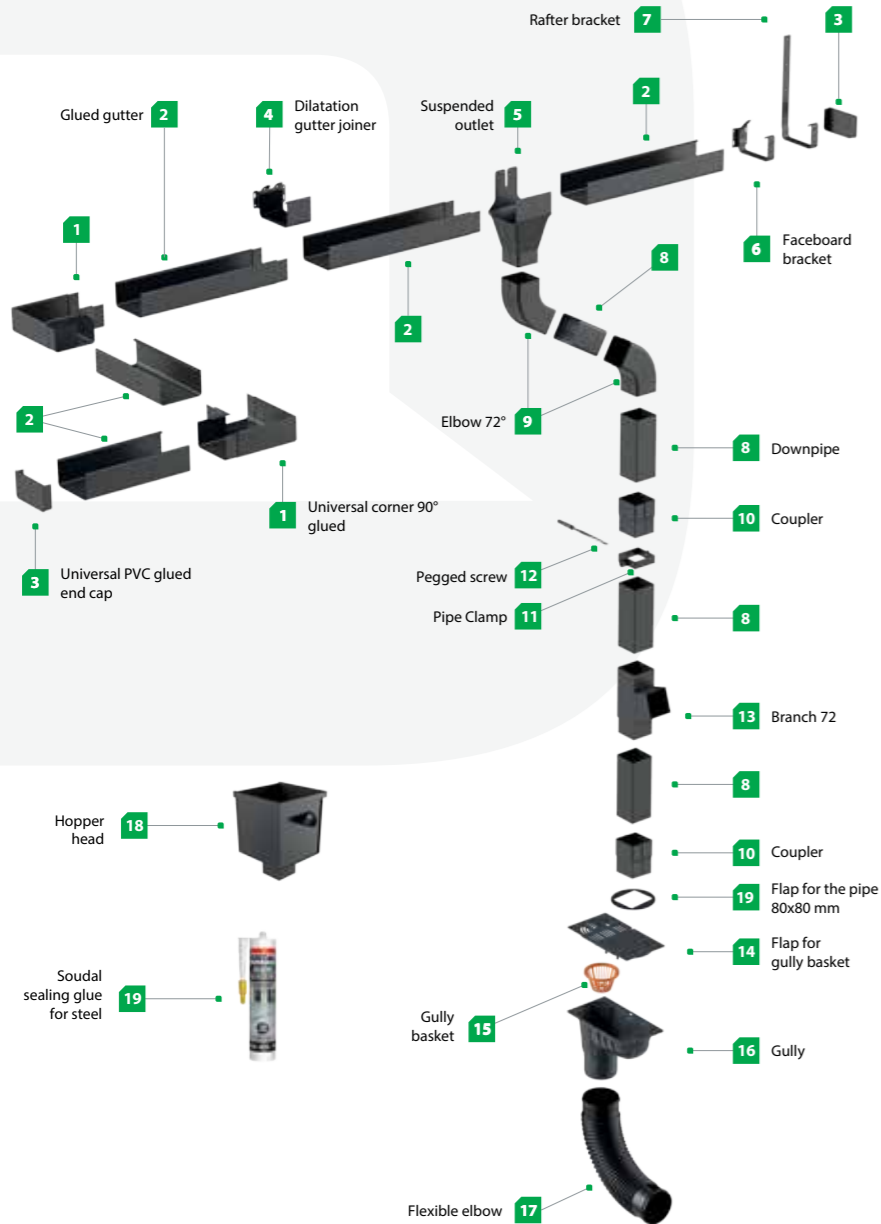

export@qstalyo.com

/qstalyo

Distributor:

Your gutter system

System components

Cross section of roof installation with and without eaves - ComponentsW

Cross section of roof installation with and without eaves - Components

Calculation of the Effective Roof Area (ERA)

Capacity Table

DOWNPIPE LOCATION	DOWNPIPE TYPE/SIZE	CAPACITY
 Downpipe at the edge of the building	125/ 80 / 80	90 m ²
 Downpipe at the middle of the building	125/ 80 / 80	140 m ²