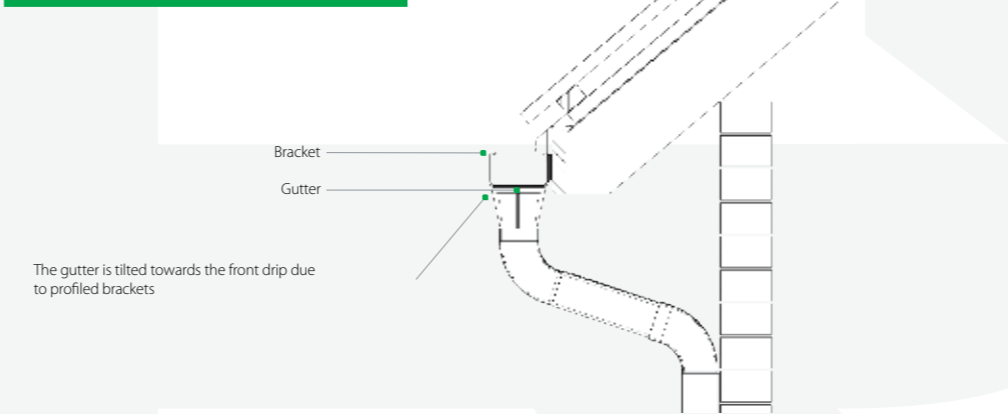

Are you looking for custom solutions?

Discover the Q STALYO PRO system - rectangular, with minimalist beauty and the durability of steel.

The system is designed in line with the latest architectural trends, combining quality and affordable price. It is reliable, modern and minimalistic, perfectly highlighting the symmetry of the building.

Simplicity in symmetry

The rectangular and symmetrical shape matches the latest architectural trends and guarantees the highest aesthetics of the building.

No joiner - no problem

The patented solution of assembly strips makes the gutters fixing quick and easy. With no joiners necessary.

export@qstalyo.com

/qstalyo

Distributor:

Your gutter system

System components

Cross section of roof installation with and without eaves - ComponentsW

Cross section of roof installation with and without eaves - Components

Calculation of the Effective Roof Area (ERA)

Capacity Table

DOWNPIPE LOCATION	DOWNPIPE TYPE/SIZE	CAPACITY
 Downpipe at the edge of the building	125/ 80 / 80	90 m ²
 Downpipe at the middle of the building	125/ 80 / 80	140 m ²