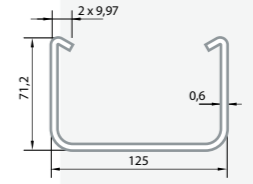

Calculation of the Effective Roof Area (ERA)

Capacity Table

DOWNPIPE LOCATION	DOWNPIPE TYPE/SIZE	CAPACITY
 Downpipe at the edge of the building	125/ 80 / 80	90 m ²
 Downpipe at the middle of the building	125/ 80 / 80	140 m ²

Colour palette

- RAL 7016 Graphite
- RAL 9005 Black

Gutter cross section

Downpipe cross section

Don't worry about the size.
Stalyo PRO gutters have universal dimensions, matching every type of building.