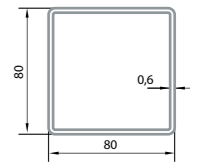

Downpipe cross section